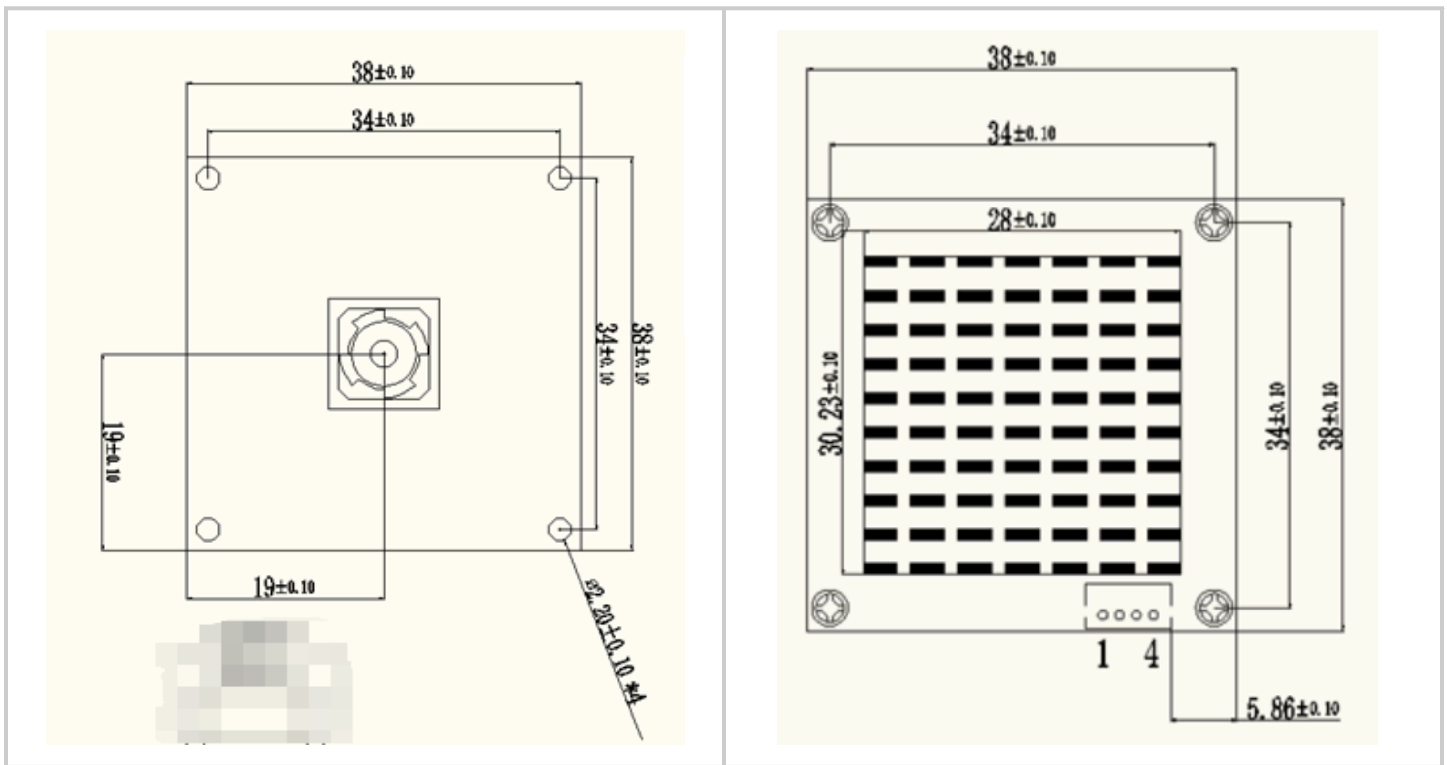

48MP(IMX598) USB2.0 Camera

More Specifications

FORMAT	RESOLUTION	FRAME RATE(USB2.0)
MJPEG	8000*6000	5fps
	4000*3000	15fps
	3840*2160	30fps
	2592*1944	20fps
	2048*1536	20fps
	1920*1080	30fps
	1600*1200	30fps
	1280*720	30fps
	800*600	30fps
	640*480	30fps
YUY2	1920*1080	5fps
	800*600	20fps
	640*480	20fps

Sensor	IMX598 (1/2")
Pixel	48MP (8000 x 6000)
Single Pixel Size	0.8μm x0.8μm
Sensitivity	1.4V/lux-sec
Shutter Mode	Electronic Rolling Shutter (ERS)
Focus Mode	Auto Focus
Object Distance	20CM-Infinity
Voltage	USB Bus Power 5V
Working Current	< 700mA
S/N Ratio	37 dB
Dynamic Range	82 dB
Working Temperature	-20°C ~ 70°C
TTL, F/No, bFL	4.4mm, 1.75, 4.77
FOV (D)	D: 79° H: 66° V: 52°
TV Distortion	< 0.5%
Optical Distortion	< 1.5%
IR Filter	650nm
White Balance/Exposure	Auto
Certifications	ROHS, CE
Module Size	38mm × 38mm
Operating System	Win XP、 Win 7 win10 or Linux2.6.20 or above