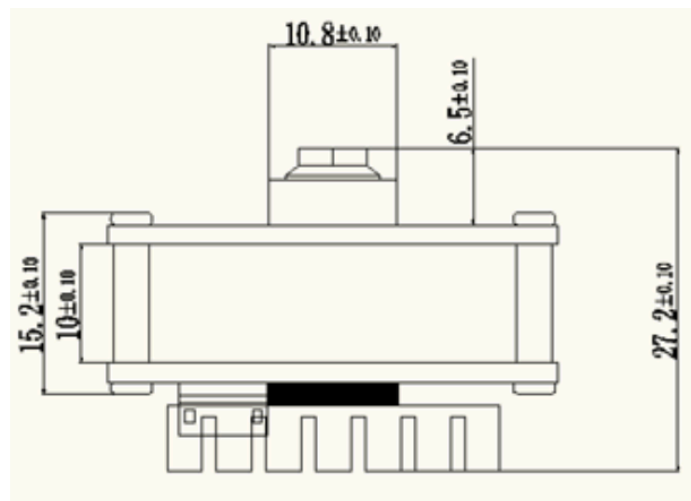

48MP(IMX598) USB2.0 Camera

More Specifications

FORMAT	RESOLUTION	FRAME RATE(USB2.0)
MJPEG	8000*6000	5fps
	4000*3000	15fps
	3840*2160	30fps
	2592*1944	20fps
	2048*1536	20fps
	1920*1080	30fps
	1600*1200	30fps
	1280*720	30fps
	800*600	30fps
	640*480	30fps
YUY2	1920*1080	5fps
	800*600	20fps
	640*480	20fps

Sensor	IMX598 (1/2")
Pixel	48MP (8000 x 6000)
Single Pixel Size	0.8μm x0.8μm
Sensitivity	1.4V/lux-sec
Shutter Mode	Electronic Rolling Shutter (ERS)
Focus Mode	Auto Focus
Object Distance	20CM-Infinity
Voltage	USB Bus Power 5V
Working Current	< 700mA
S/N Ratio	37 dB
Dynamic Range	82 dB
Working Temperature	-20°C ~ 70°C
TTL, F/No, bFL	4.4mm, 1.75, 4.77
FOV (D)	D: 79° H: 66° V: 52°
TV Distortion	< 0.5%
Optical Distortion	< 1.5%
IR Filter	650nm
White Balance/Exposure	Auto
Certifications	ROHS, CE
Module Size	38mm × 38mm
Operating System	Win XP、 Win 7 win10 or Linux2.6.20 or above