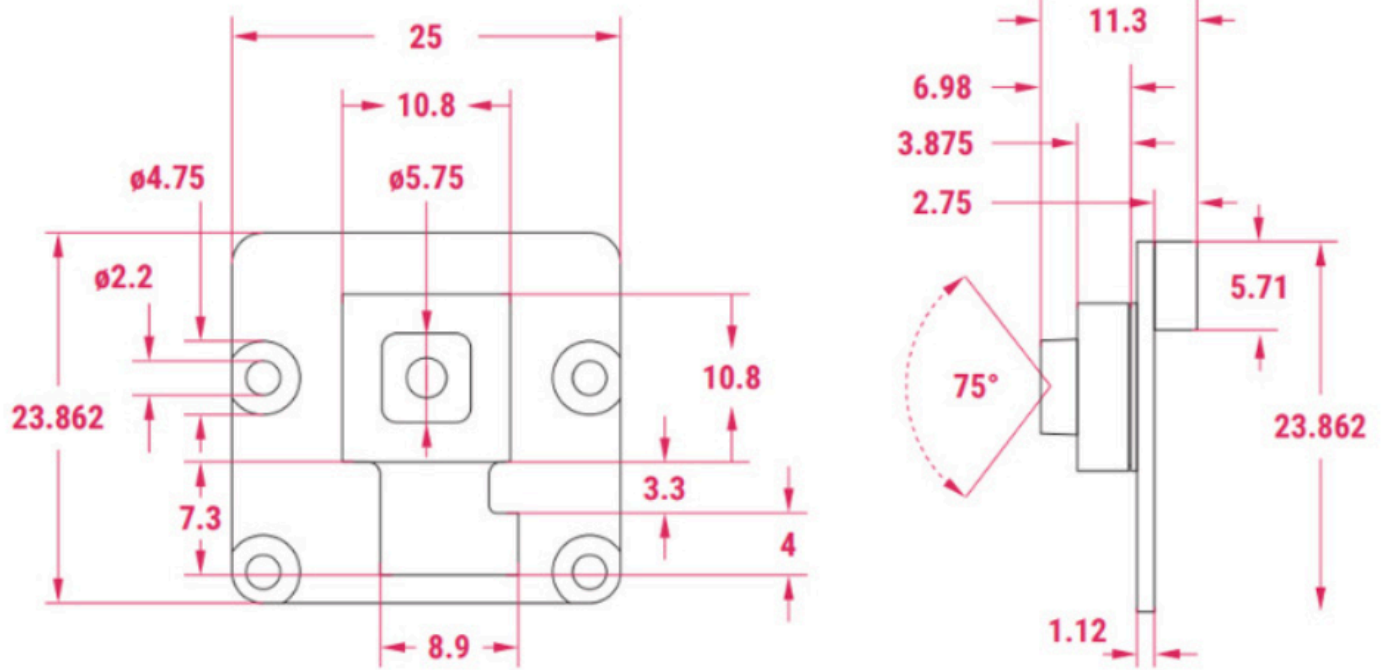

IMX708 Camera Specifications

Sensor	IMX708			
CMOS Size	7.4mm			
Pixel	11.9MP(4608 x2592)			
Focus Mode	I2C Controller, Supporting AutoFocus			
Aperture	F1.8		F2.2	
Focus Length	4.74mm		2.75mm	
D FOV	75°		120°	
Night Vision	--	YES	--	YES
Raspberry Pi	Rasp. PI Camera Module 3	Rasp. PI Camera Module 3 NoIR	Rasp. PI Camera Module 3 Wide	Rasp. PI CameraModule 3 NoIR Wide

Raspberry Pi Camera Module 3 / NoIR

Raspberry Pi Camera Module 3 Wide / NoIR

Unit: mm