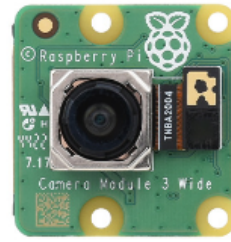

IMX708 Camera Specifications

Sensor	IMX708			
CMOS Size	7.4mm			
Pixel	11.9MP(4608 x2592)			
Focus Mode	I2C Controller, Supporting AutoFocus			
Aperture	F1.8		F2.2	
Focus Length	4.74mm		2.75mm	
D FOV	75°		120°	
Night Vision	--	YES	--	YES
Raspberry Pi	Rasp. PI Camera Module 3	Rasp. PI Camera Module 3 NoIR	Rasp. PI Camera Module 3 Wide	Rasp. PI CameraModule 3 NoIR Wide

Raspberry Pi Camera Module 3

普通版

Raspberry Pi Camera Module 3 Wide

Wide版

Raspberry Pi Camera Module 3 NoIR

普通
夜视版

Raspberry Pi Camera Module 3 NoIR Wide

Wide
夜视版

Raspberry Pi Camera Module 3 / NoIR

Raspberry Pi Camera Module 3 Wide / NoIR

Unit: mm