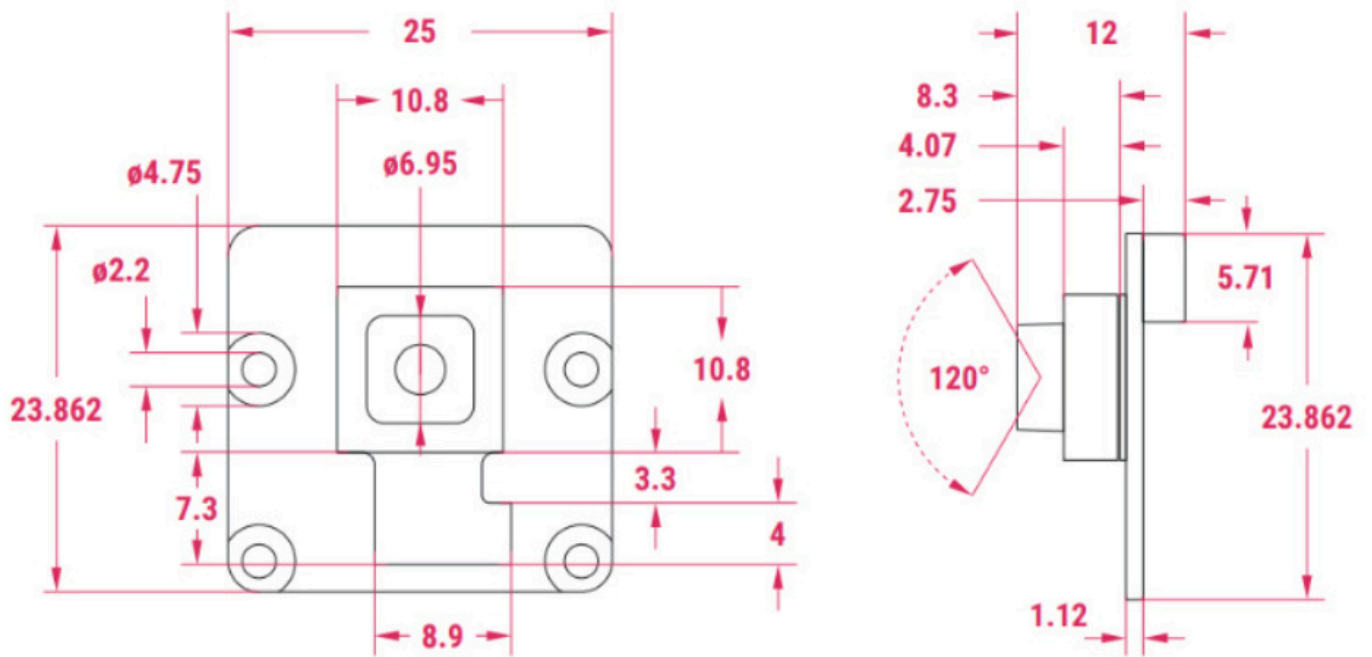

IMX708 Camera Specifications

Sensor	IMX708			
CMOS Size	7.4mm			
Pixel	11.9MP(4608 x2592)			
Focus Mode	I2C Controller, Supporting AutoFocus			
Aperture	F1.8		F2.2	
Focus Length	4.74mm		2.75mm	
D FOV	75°		120°	
Night Vision	--	YES	--	YES
Raspberry Pi	Rasp. PI Camera Module 3	Rasp. PI Camera Module 3 NoIR	Rasp. PI Camera Module 3 Wide	Rasp. PI CameraModule 3 NoIR Wide

Raspberry Pi Camera Module 3 / NoIR

Raspberry Pi Camera Module 3 Wide / NoIR

Unit: mm